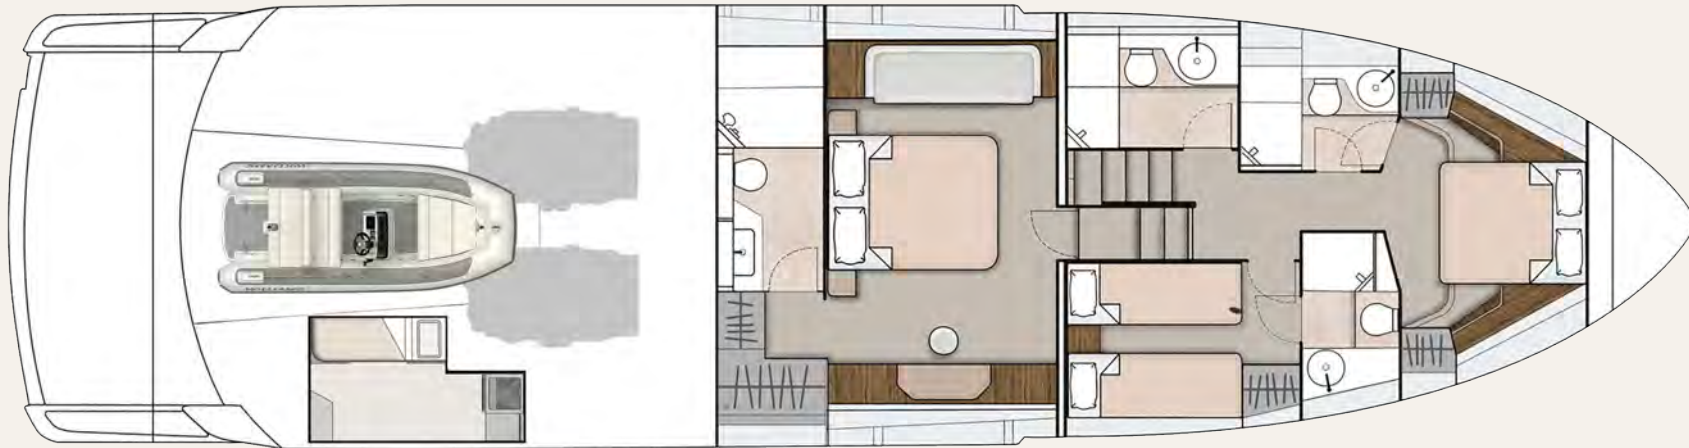

TARGA 65 GT LOWER DECK

3 Cabin