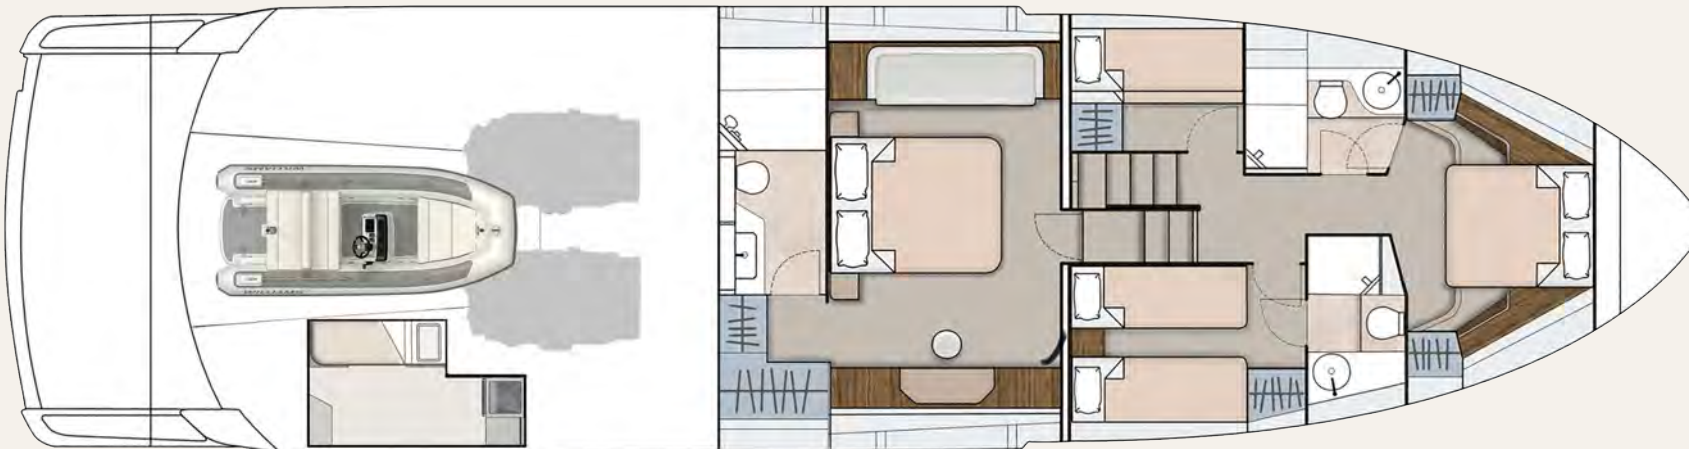

TARGA 65 GT LOWER DECK

4 Cabin