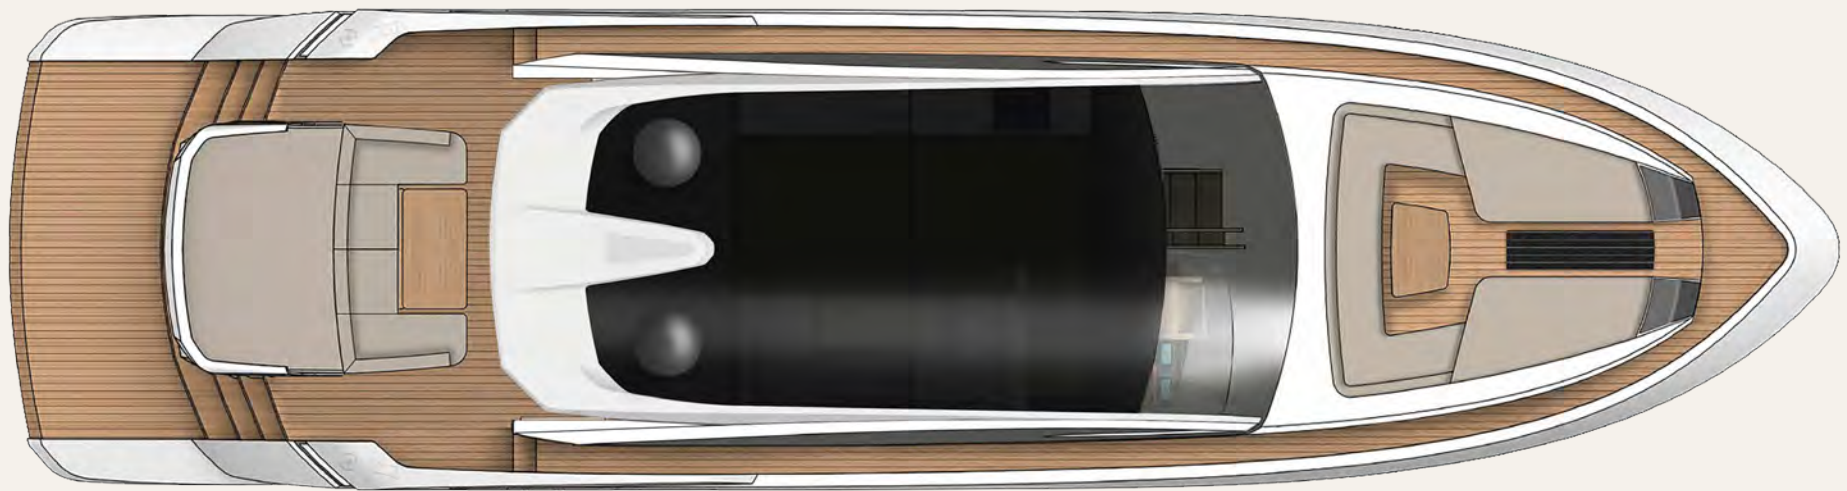

TARGA 65 GT
EXTERIOR DECK