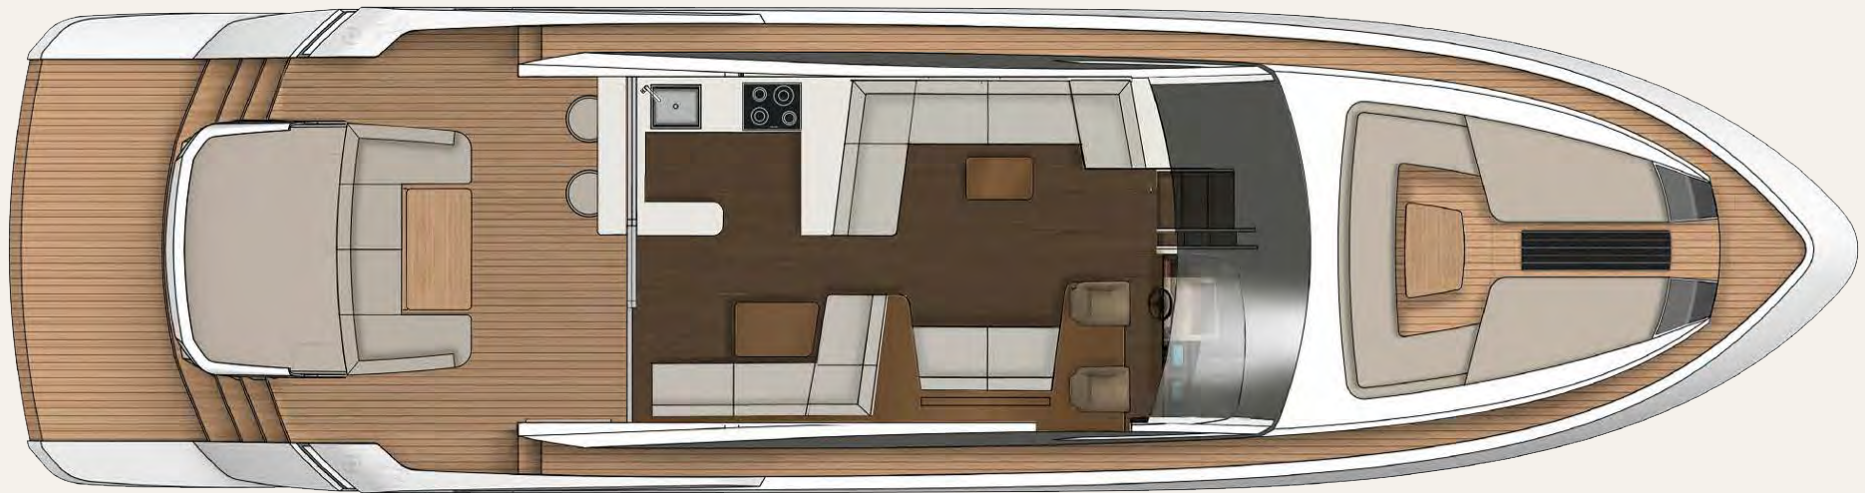

TARGA 65 GT MAIN DECK