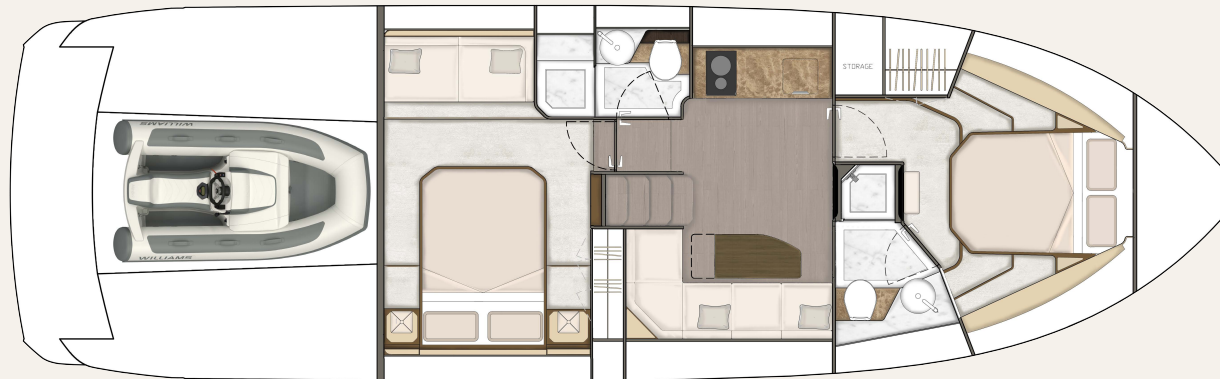

# TARGA 45 OPEN LOWER DECK

Mid Master Cabin

Forward Master Cabin (cost option)

Forward cabin  
scissor berth  
(cost option)

Mid cabin  
sliding beds  
(cost option)