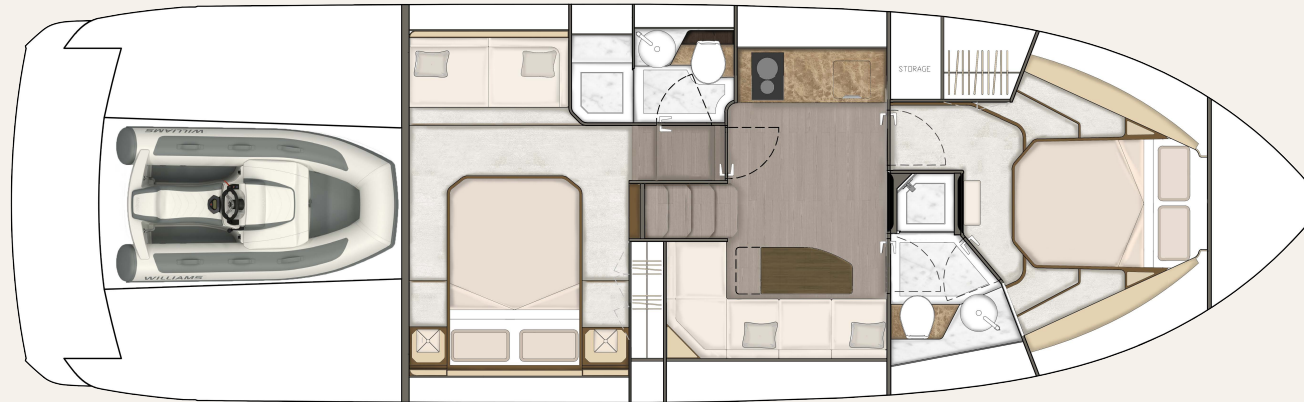

# TARGA 45 OPEN LOWER DECK

Mid Master Cabin

Forward Master Cabin (cost option)

Forward cabin  
scissor berth  
(cost option)

Mid cabin  
sliding beds  
(cost option)