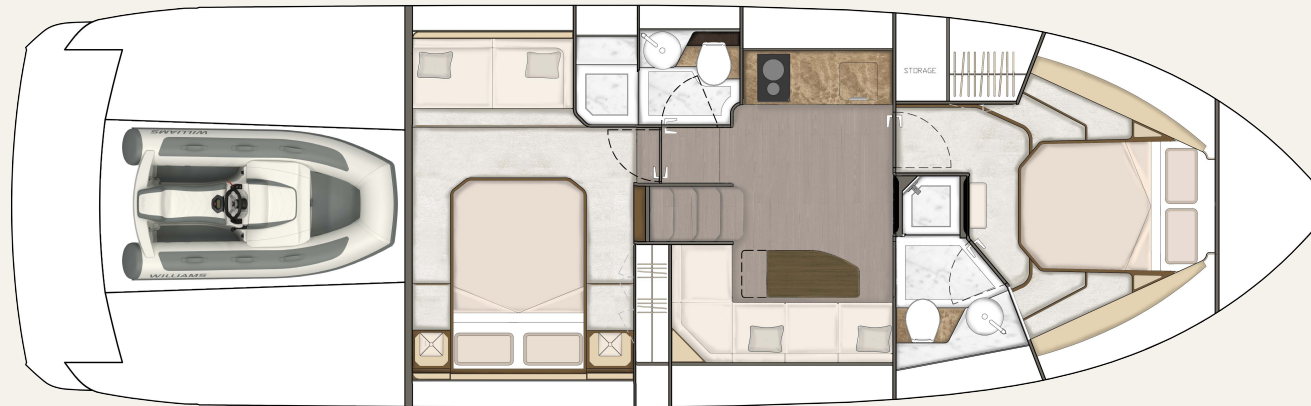

# TARGA 45 GT LOWER DECK – 2 CABIN

Mid Master Cabin

Forward cabin  
scissor berth  
(cost option)

Forward Master Cabin (cost option)

Mid cabin  
sliding beds  
(cost option)