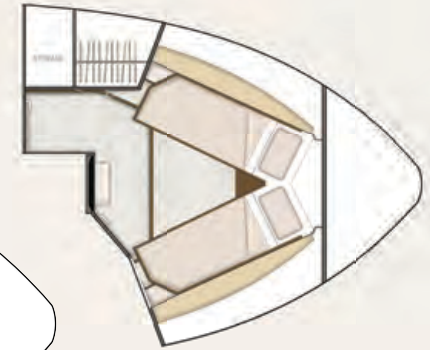

## Principal Dimensions

Length overall	47'7" (14.53m)
Beam (inc. gunwale)	14'2" (4.32m)
Draft	3'8" (1.15m) loaded
Airdraft	15'5" (4.74m)
Transport height	15'6" (4.76m)
Dry weight	12.30 imp. tons/13.77 US tons (12,500kg)
Fuel capacity	286 gallons/343 US gallons (1,300 litres)
Water capacity (inc. calorifier)	96 gallons/115 US gallons (438 litres)
Sleeps	4 - 6
Classification	CE Category B
Capacity	12 persons

# TARGA 45 GT LOWER DECK – 2 CABIN

Mid Master Cabin

Forward cabin  
scissor berth  
(cost option)

Forward Master Cabin (cost option)

Mid cabin  
sliding beds  
(cost option)