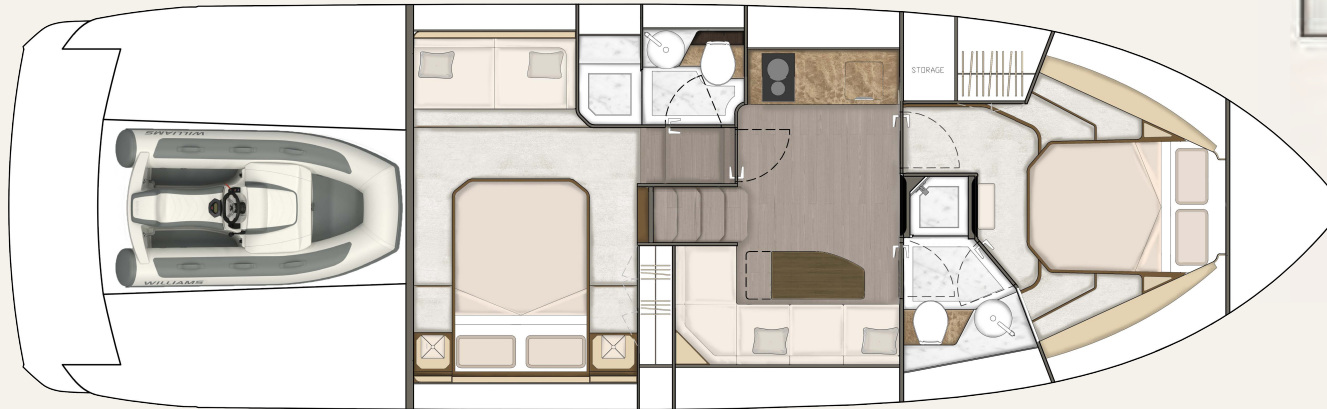

TARGA 45 GT LOWER DECK – 2 CABIN

Mid Master Cabin