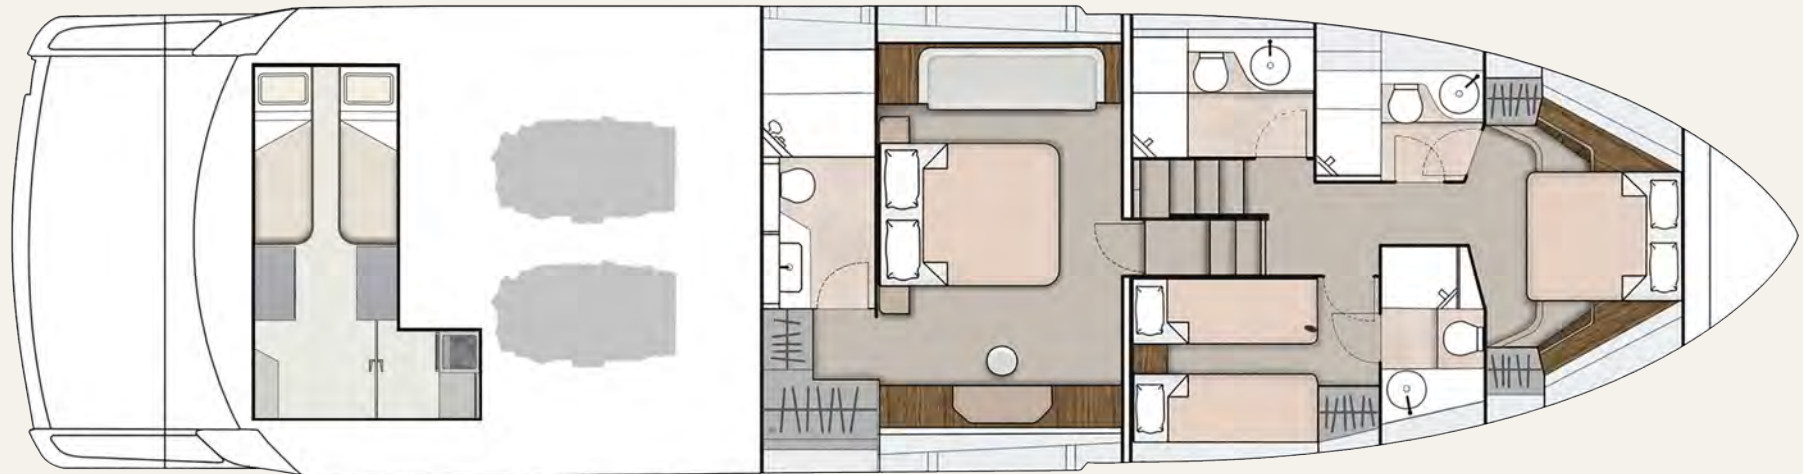

SQUADRON 68 LOWER DECK

3 Cabin