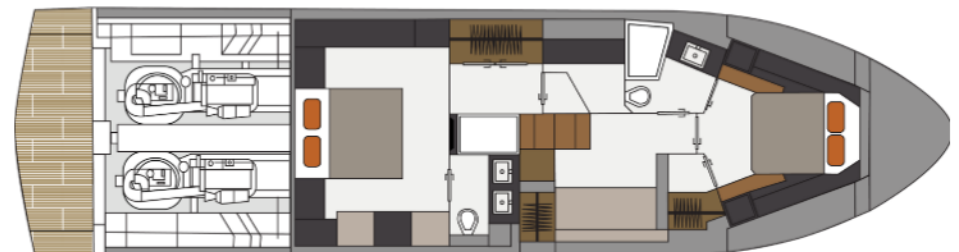

Specifications

	IMPERIAL	METRIC
LOA	59' 10"	18,24 m
BEAM	16'	4,9 m
BRIDGE CLEARANCE (TOP OF MAST LIGHT)	16' 9"	5,1 m
DRAFT - FULL LOAD	48"	1,27 m
FUEL CAPACITY	647 gal	2449 L
WATER CAPACITY	149 gal	564 L
WASTE CAPACITY	100 gal	379 L
WEIGHT - DIESEL (DRY)	53,000 lbs	24040 .kg

*** Weight, Bridge Clearance, Draft subject to change ***

*** Consumable liquids may be less than max capacity ***