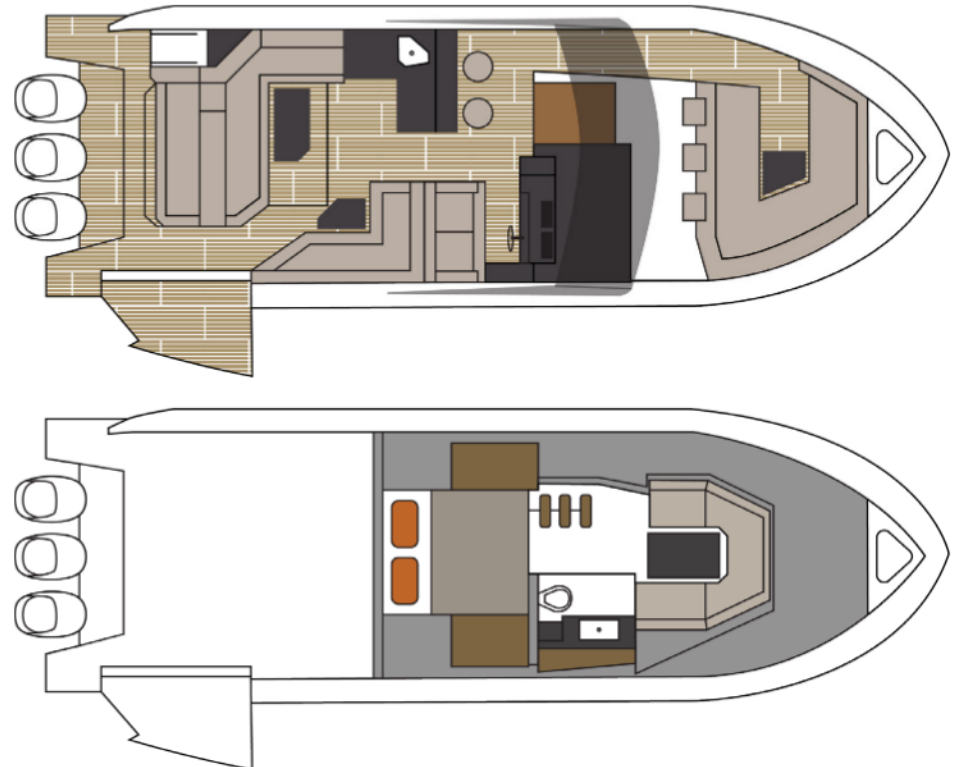

Specifications

	IMPERIAL	METRIC
LOA	38'	11,58 m
BEAM	12' 6"	3,8 m
BRIDGE CLEARANCE (TOP OF MAST LIGHT)	12' 9"	3,89 m
DRAFT - FULL LOAD	44.25"	1,12 m
FUEL CAPACITY (GAS)	335 gal	1268 L
WATER CAPACITY	50 gal	189,3 L
WASTE CAPACITY	30 gal	113,6 L
WEIGHT - DIESEL (DRY)	23,916 lbs	10848 kg

*** Weight, Bridge Clearance, Draft subject to change ***

*** Consumable liquids may be less than max. capacity ***